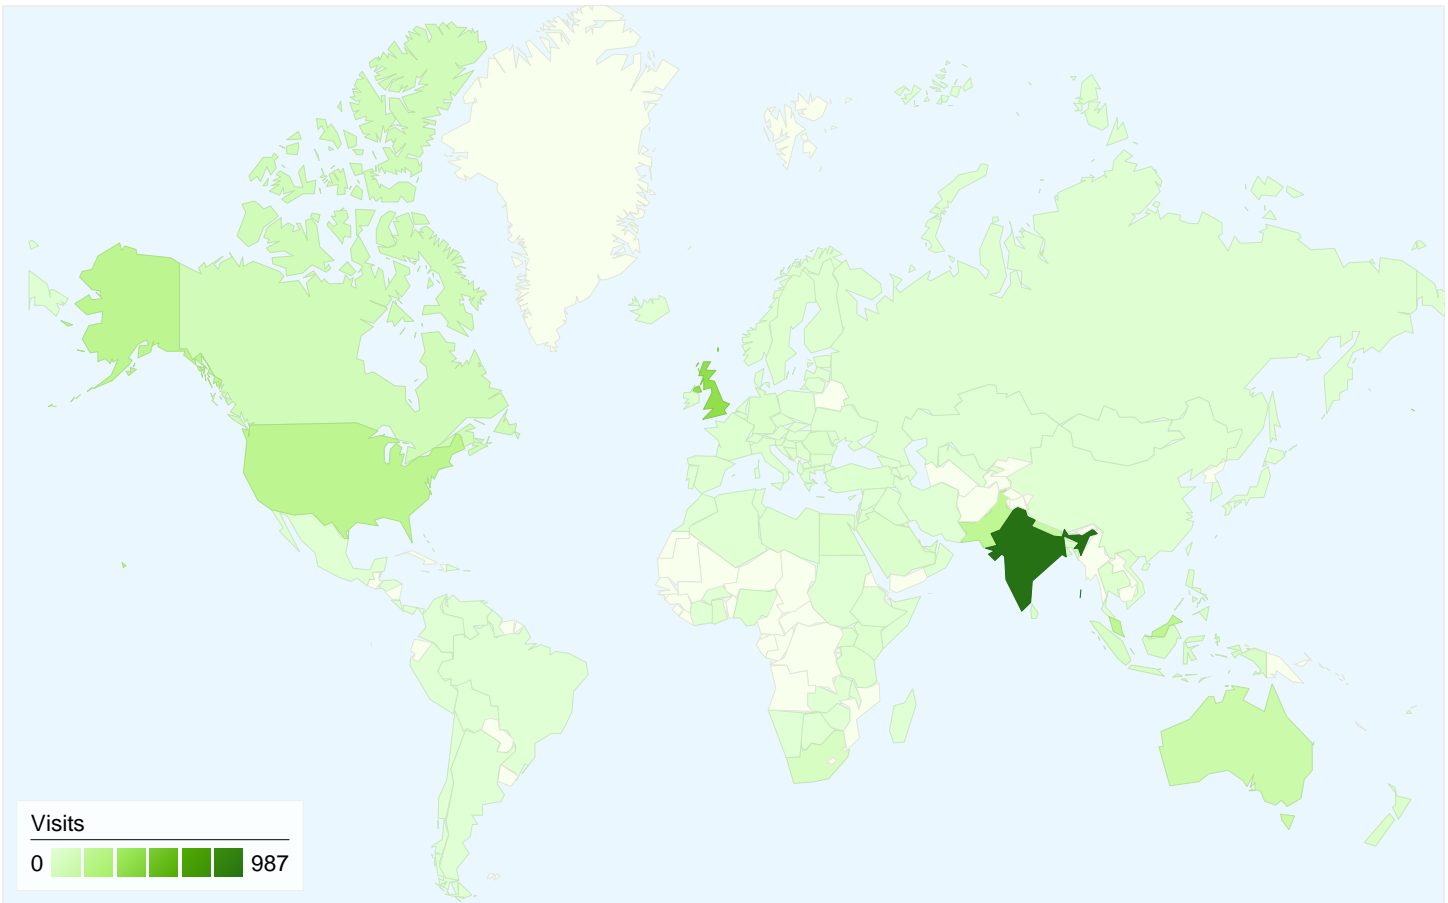

Previous: 00:02:01 (0.27%)

 **2.96 Pages/Visit**

Previous: 3.00 (-1.36%)

 **91.70% % New Visits**

Previous: 90.36% (1.48%)

Visitors Overview

Visitors
3,059

Map Overlay

3,059 people visited this site

 **3,288 Visits**

Previous: 3,091 (6.37%)

 **3,059 Absolute Unique Visitors**

Previous: 2,823 (8.36%)

 **9,719 Pageviews**

Previous: 9,263 (4.92%)

 **2.96 Average Pageviews**

All traffic sources sent a total of 3,288 visits

 **9.22% Direct Traffic**

Previous: 9.77% (-5.68%)

 **1.95% Referring Sites**

Previous: 2.69% (-27.51%)

 **88.84% Search Engines**

Previous: 87.54% (1.48%)

- **Search Engines**
2,921.00 (88.84%)
- **Direct Traffic**
303.00 (9.22%)
- **Referring Sites**
64.00 (1.95%)

Oct 1, 2011 - Oct 31, 2011	39	1.19%
Sep 1, 2011 - Sep 30, 2011	30	0.97%
% Change	30.00%	22.21%

Oct 1, 2011 - Oct 31, 2011	104	3.56%
Sep 1, 2011 - Sep 30, 2011	6	0.22%
% Change	1,633.33%	1,505.75%

3,288 visits came from 133 countries/territories