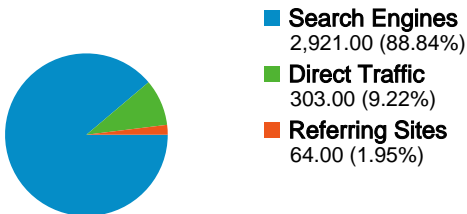

Site Usage

 **3,288 Visits**

Previous: 3,091 (6.37%)

 **48.36% Bounce Rate**

Previous: 51.08% (-5.34%)

 **9,719 Pageviews**

Previous: 9,263 (4.92%)

 **00:02:01 Avg. Time on Site**

Previous: 00:02:01 (0.27%)

 **2.96 Pages/Visit**

Previous: 3.00 (-1.36%)

 **91.70% % New Visits**

Previous: 90.36% (1.48%)

Visitors Overview

Visitors
3,059

Map Overlay

Traffic Sources Overview

Content Overview		
Pages	Pageviews	% Pageviews
/		
Oct 1, 2011 - Oct 31, 2011	3,361	34.58%
Sep 1, 2011 - Sep 30, 2011	3,173	34.25%
% Change	5.92%	0.96%
/most-recent-quotations/		
Oct 1, 2011 - Oct 31, 2011	526	5.41%
Sep 1, 2011 - Sep 30, 2011	458	4.94%
% Change	14.85%	9.46%
/category/a-e-housman/		
Oct 1, 2011 - Oct 31, 2011	232	2.39%
Sep 1, 2011 - Sep 30, 2011	198	2.14%
% Change	17.17%	11.67%
/category/abraham-lincoln/		
Oct 1, 2011 - Oct 31, 2011	213	2.19%
Sep 1, 2011 - Sep 30, 2011	203	2.19%
% Change	4.93%	> 0.00%
/category/aaron-copland/		
Oct 1, 2011 - Oct 31, 2011	206	2.12%
Sep 1, 2011 - Sep 30, 2011	206	2.22%
% Change	0.00%	-4.69%

3,059 people visited this site

 **3,288 Visits**

Previous: 3,091 (6.37%)

 **3,059 Absolute Unique Visitors**

Previous: 2,823 (8.36%)

 **9,719 Pageviews**

Previous: 9,263 (4.92%)

 **2.96 Average Pageviews**