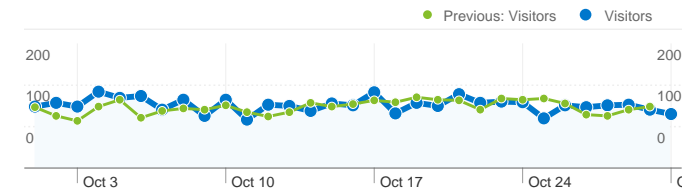

Site Usage

 **3,288 Visits**

Previous: 3,091 (6.37%)

 **48.36% Bounce Rate**

Previous: 51.08% (-5.34%)

 **9,719 Pageviews**

Previous: 9,263 (4.92%)

 **00:02:01 Avg. Time on Site**

Previous: 00:02:01 (0.27%)

 **2.96 Pages/Visit**

Previous: 3.00 (-1.36%)

 **91.70% % New Visits**

Previous: 90.36% (1.48%)

Visitors Overview

Visitors
3,059

Map Overlay

3,059 people visited this site

 **3,288 Visits**

Previous: 3,091 (6.37%)

 **3,059 Absolute Unique Visitors**

Previous: 2,823 (8.36%)

 **9,719 Pageviews**

Previous: 9,263 (4.92%)

 **2.96 Average Pageviews**

1 - 10 of 133

Pages on this site were viewed a total of 9,719 times

 **9,719** Pageviews

Previous: 9,263 (4.92%)

 **8,424** Unique Views

Previous: 7,885 (6.84%)

 **48.36%** Bounce Rate

Previous: 51.08% (-5.34%)