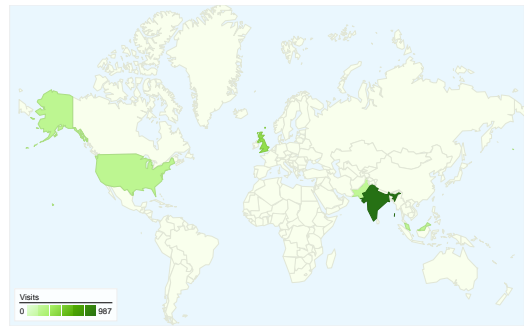

Previous: 00:02:01 (0.27%)

 **2.96 Pages/Visit**

Previous: 3.00 (-1.36%)

 **91.70% % New Visits**

Previous: 90.36% (1.48%)

Visitors Overview

Visitors
3,059

Map Overlay

3,059 people visited this site

 **3,288 Visits**

Previous: 3,091 (6.37%)

 **3,059 Absolute Unique Visitors**

Previous: 2,823 (8.36%)

 **9,719 Pageviews**

Previous: 9,263 (4.92%)

 **2.96 Average Pageviews**

All traffic sources sent a total of 3,288 visits

 **9.22% Direct Traffic**

Previous: 9.77% (-5.68%)

 **1.95% Referring Sites**

Previous: 2.69% (-27.51%)

 **88.84% Search Engines**

Previous: 87.54% (1.48%)

- **Search Engines**
2,921.00 (88.84%)
- **Direct Traffic**
303.00 (9.22%)
- **Referring Sites**
64.00 (1.95%)

Oct 1, 2011 - Oct 31, 2011	39	1.19%
Sep 1, 2011 - Sep 30, 2011	30	0.97%
% Change	30.00%	22.21%

Oct 1, 2011 - Oct 31, 2011	104	3.56%
Sep 1, 2011 - Sep 30, 2011	6	0.22%
% Change	1,633.33%	1,505.75%

3,288 visits came from 133 countries/territories